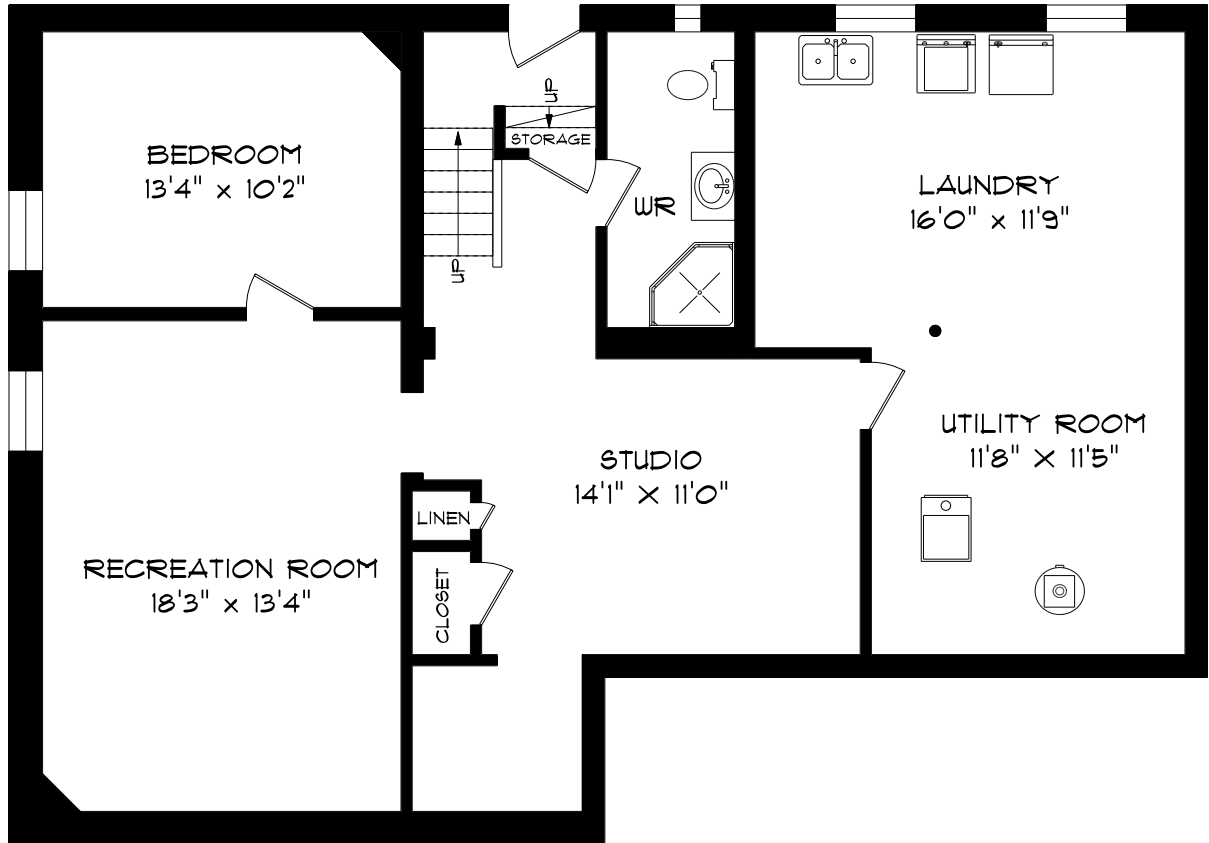

# 28 DEANEFIELD CRESCENT

LOWER LEVEL  
1253 SQUARE FEET

PHONE 905-271-7010  
FAX 905-271-4468  
PLANS@PLANITMEASURING.COM

MEASURED ON DECEMBER 11 2015  
ROOM SIZES SHOULD BE CONSIDERED APPROXIMATE  
SINCE MEASUREMENTS ARE SUBJECT TO CERTIFICATION.  
© 2015 PLANIT MEASURING®