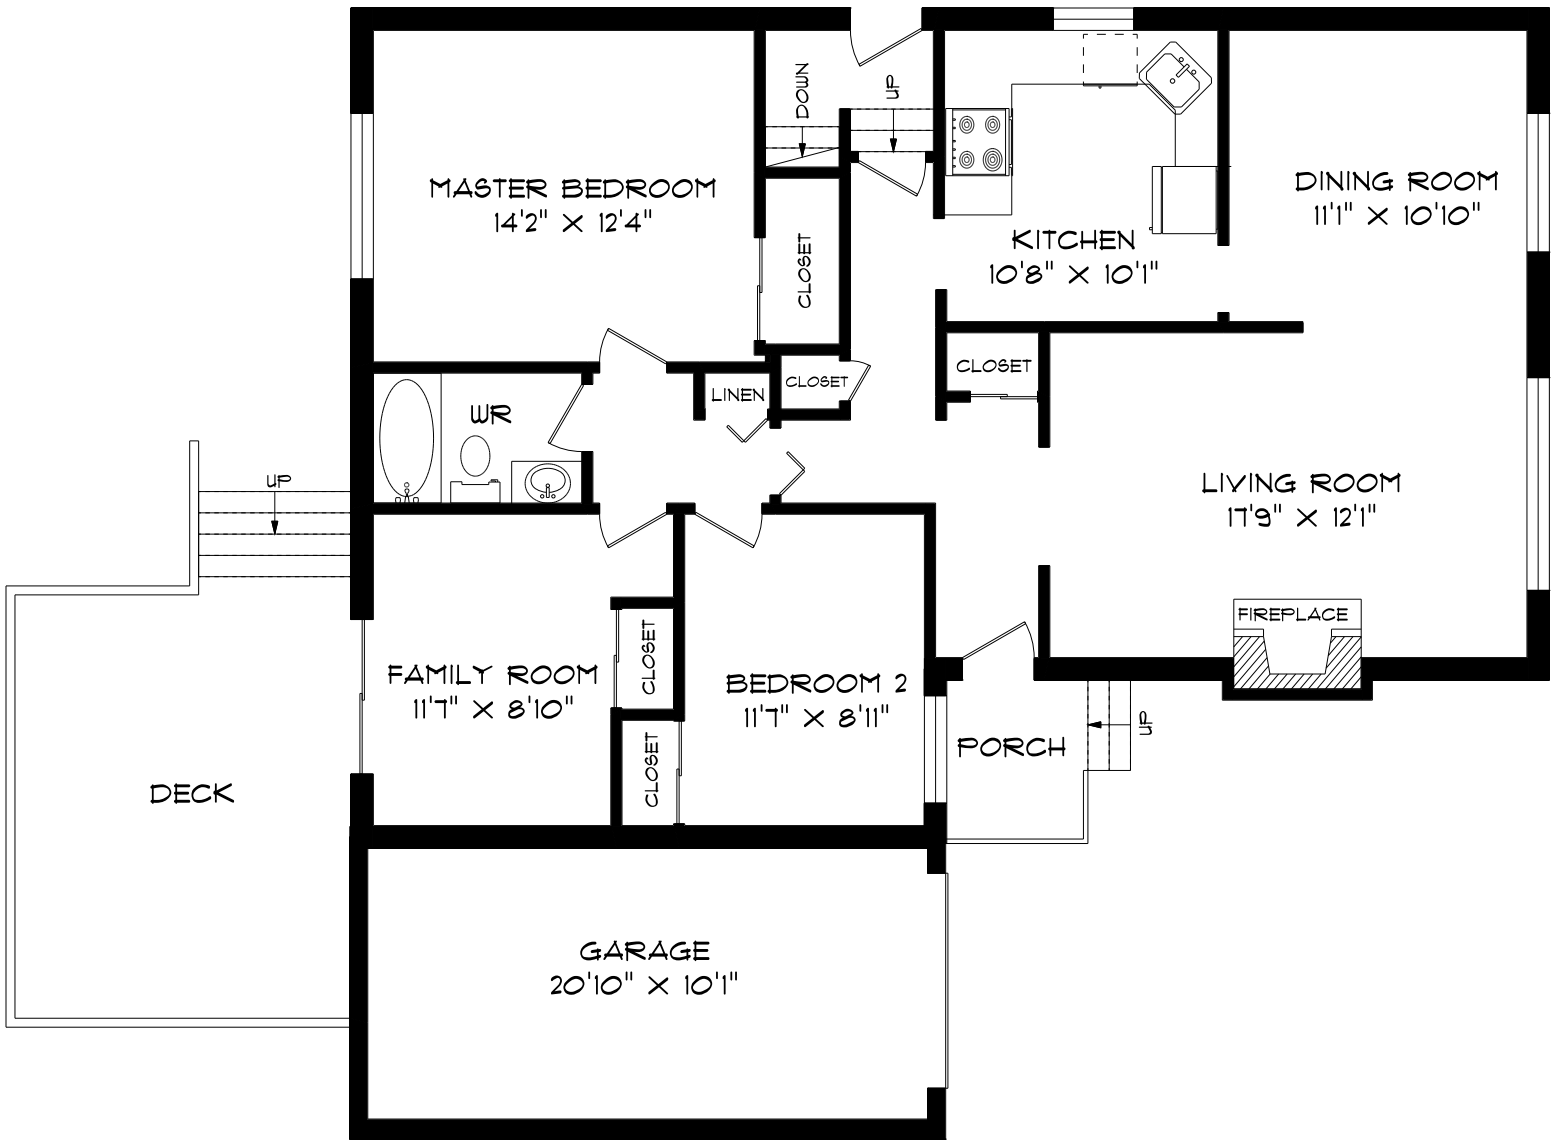

28 DEANEFIELD CRESCENT

MAIN FLOOR
1258 SQUARE FEET

PHONE 905-271-7010
FAX 905-271-4468
PLANS@PLANITMEASURING.COM

MEASURED ON DECEMBER 11 2015
ROOM SIZES SHOULD BE CONSIDERED APPROXIMATE
SINCE MEASUREMENTS ARE SUBJECT TO CERTIFICATION.
© 2015 PLANIT MEASURING®