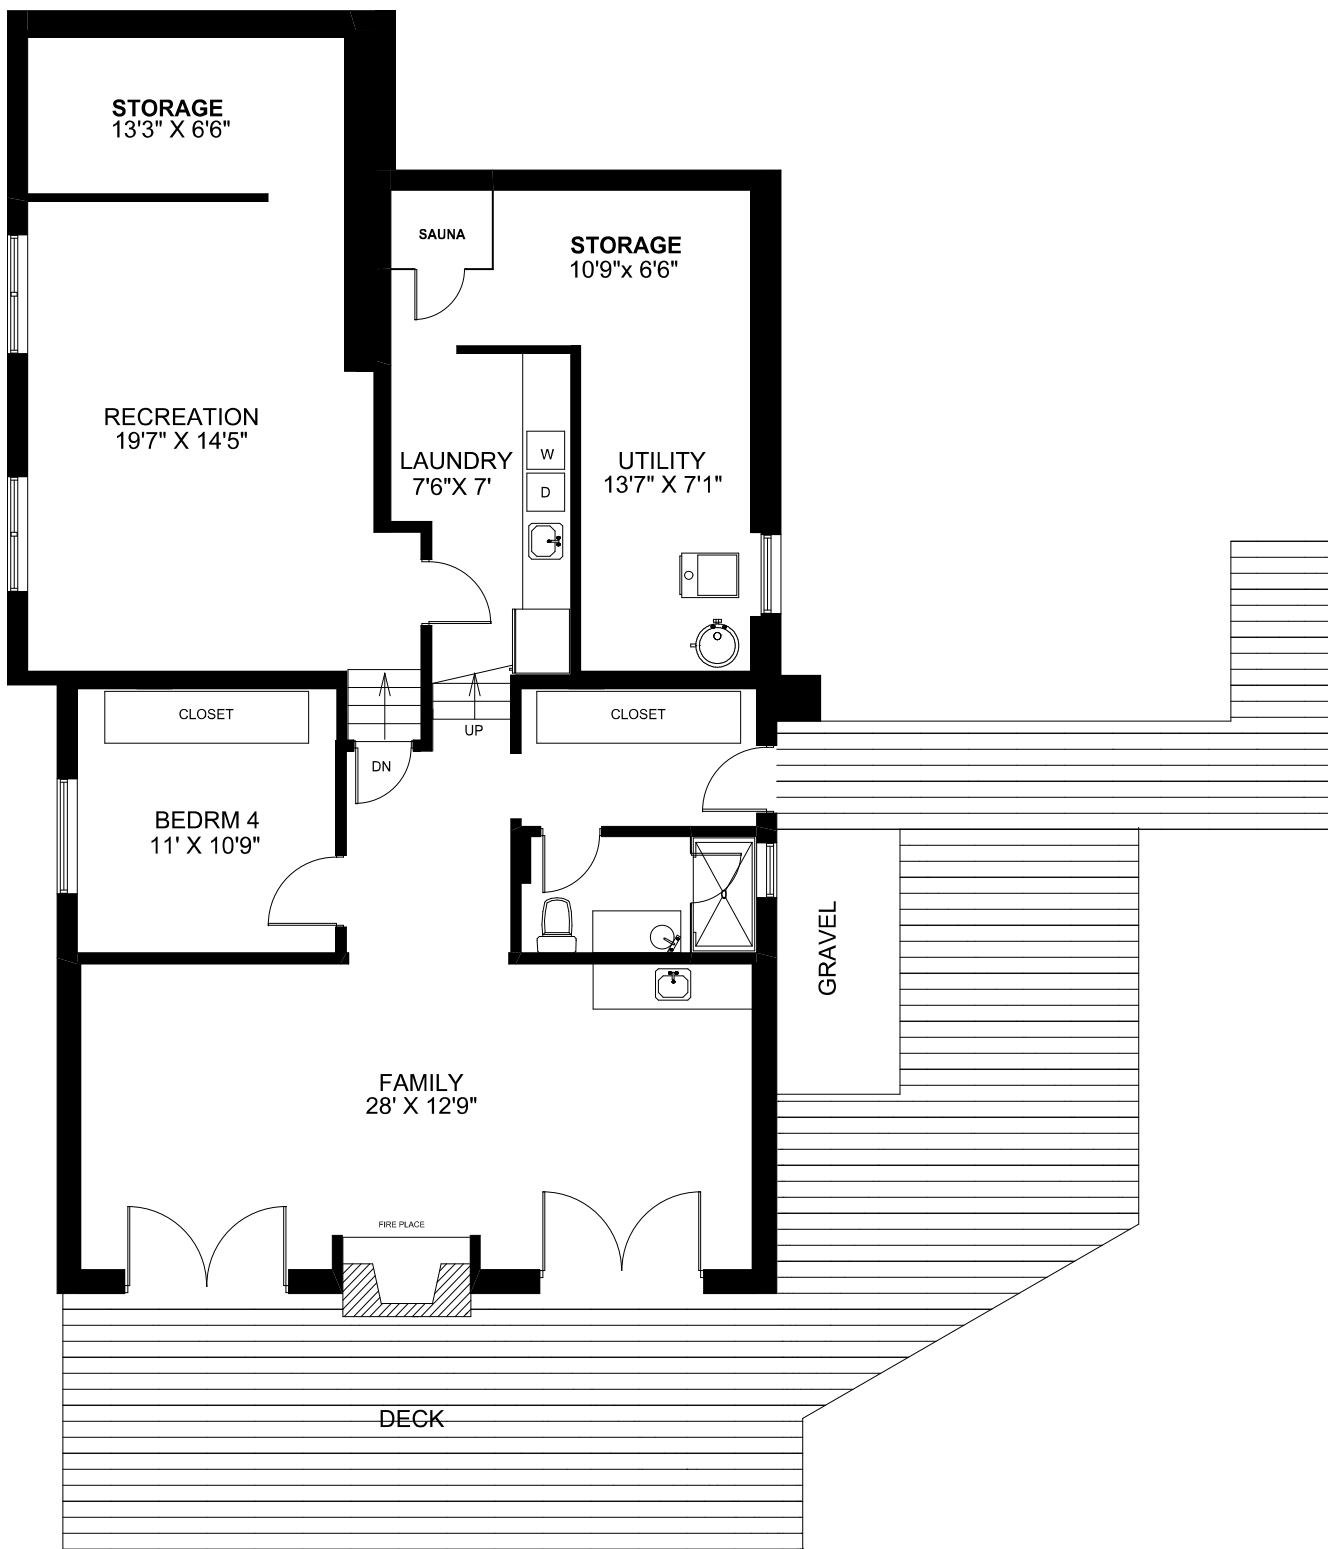

3273 Grassfire Crescent.
Mississauga, ON

Lower Level Plan
Area: 760 S.F. (Below Grade: 675 S.F.)
May 10, 2016

Precision Plus Floor Plans Inc.
www.precisionpfp.com
905-486-2081
Marketing purposes plans only. Dimensions are rounded