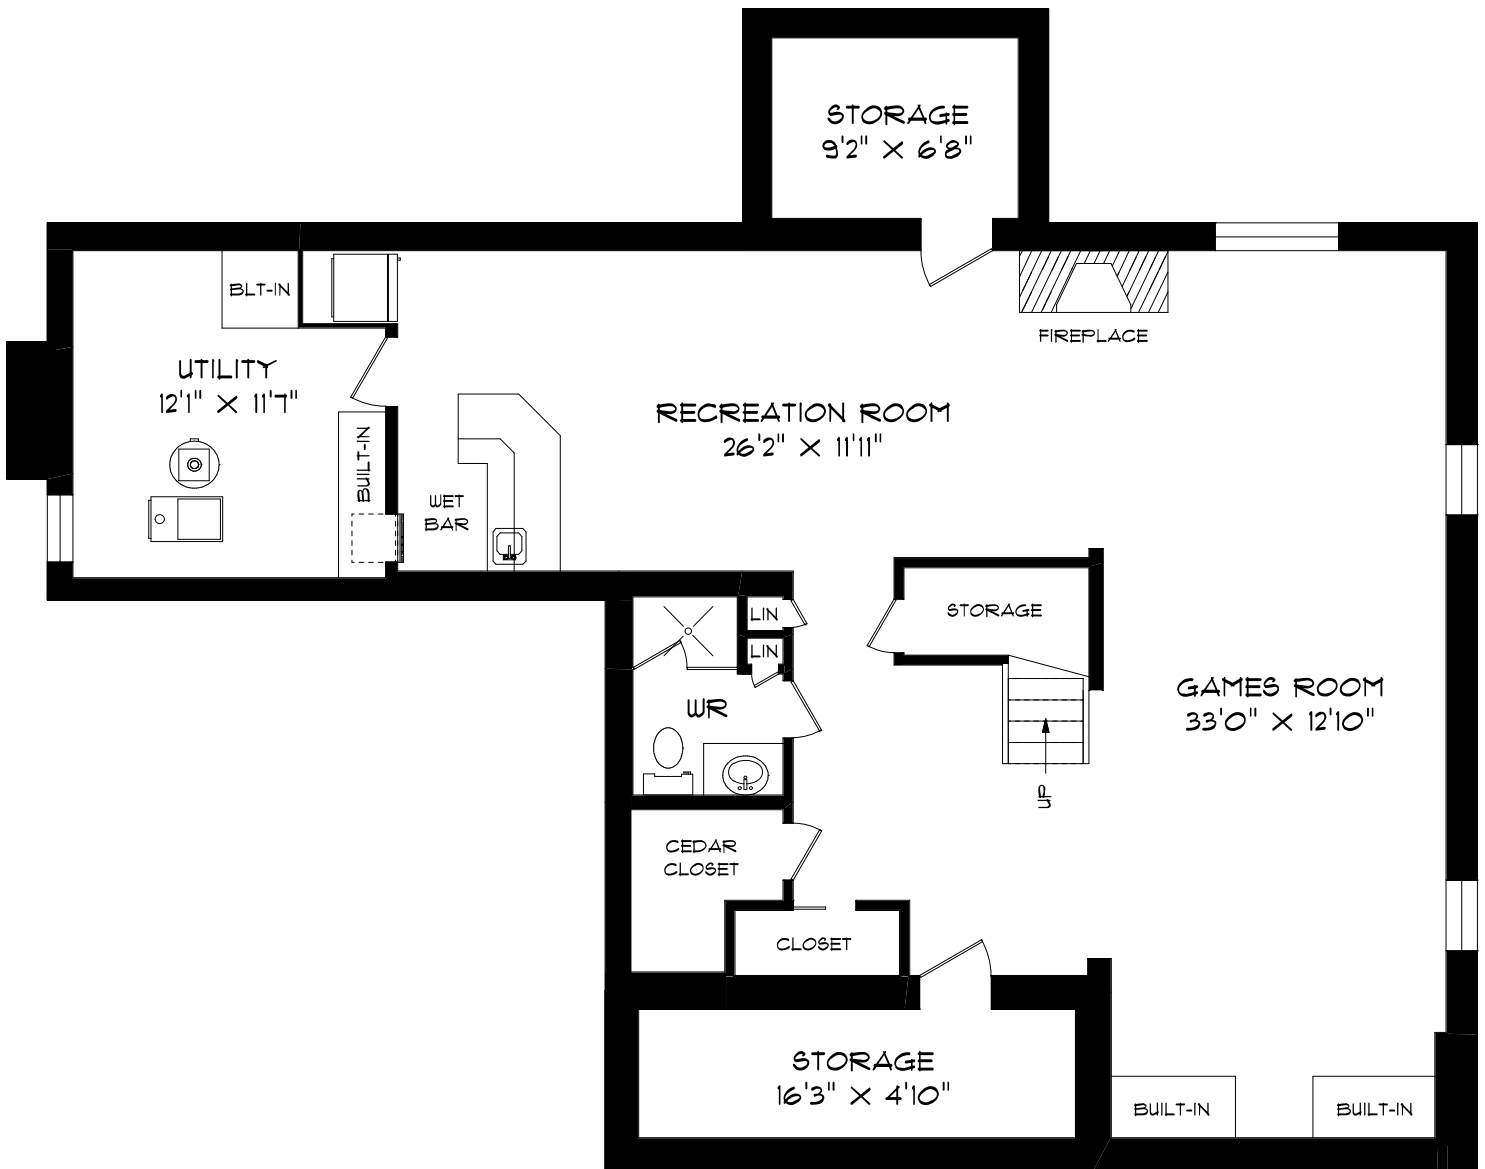

1401 BUNSDEN AVENUE

LOWER LEVEL
1534 SQUARE FEET

PHONE 905-271-7010
FAX 905-271-4468
PLANS@PLANITMEASURING.COM

MEASURED ON JULY 9, 2014
ROOM SIZES SHOULD BE CONSIDERED APPROXIMATE
SINCE MEASUREMENTS ARE SUBJECT TO CERTIFICATION.
© 2014 PLANIT MEASURING®